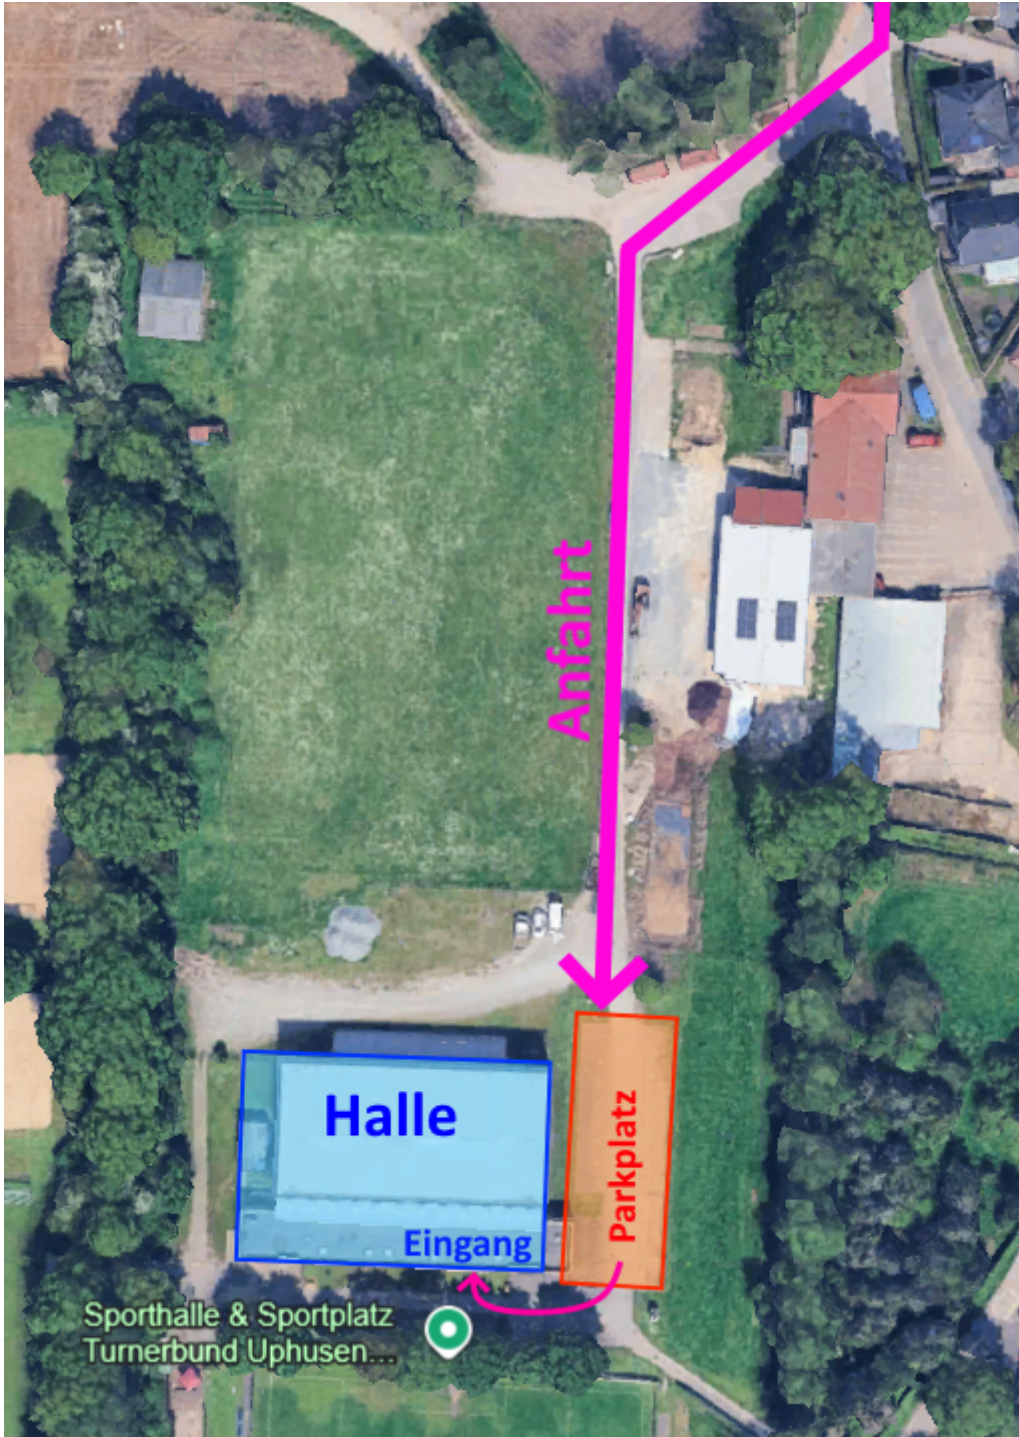

# Sporthalle Arenkamp

## Lagebild

## Adresse

- Am Arenkamp, 28832 Achim
- [Google Maps](#)

Revision #1

Created 2026-06-17 12:52:00 UTC by Nils

Updated 2026-06-17 13:01:53 UTC by Nils